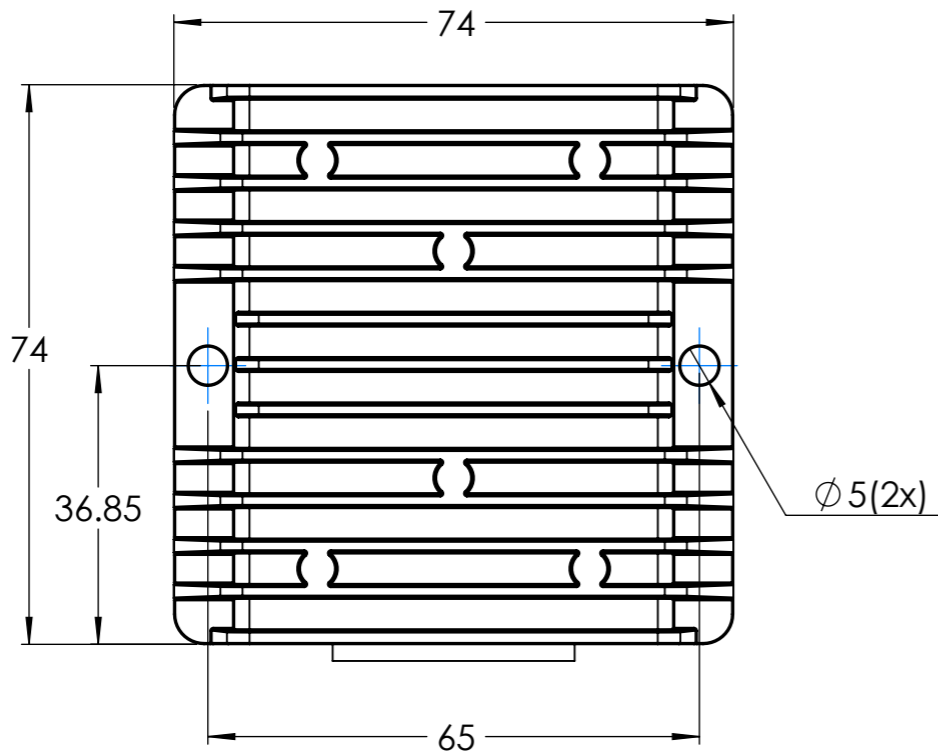

Dimension Drawing - Orion IP67	
ORI241210060	Orion IP67 24/12-10(120W)
ORI241220060	Orion IP67 24/12-20(240W)

Dimensions in mm

victron energy
BLUE POWER